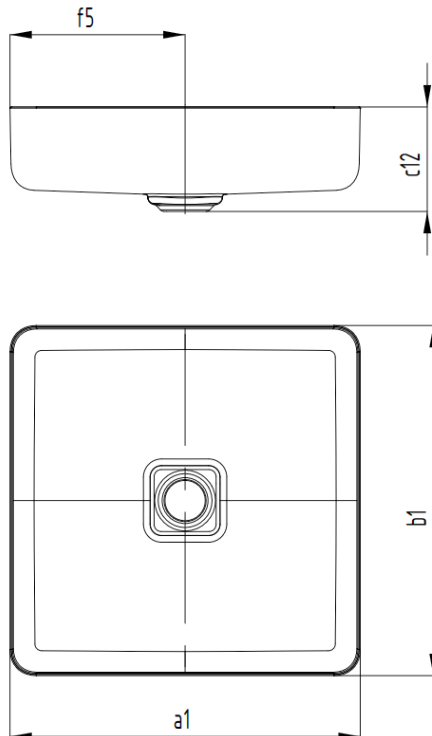

Brand : KALDEWEI, Germany
 Name : Miena 3185 Washbowl
 Item Code : 9096 0600 3727
 Designer : Anke Solomon
 Color / Finish: Oyster Grey Matt
 Dimensions : Overall (LxWxH in cm)
 58 x 38 x 11.9cm

Product info:

- With easy clean finish
- Enameled on both sides
- Kaldewei Steel Enamel

Add-on:

- 1 x 9059 0000 0727 free-flow waste

Model No.	3185	
External length	a1	580 mm
Internal length	a5	572,5 mm
External width	b1	380 mm
Internal width	b5	372,5 mm
Distance basin surface to bottom edge of waste hole	c12	119 mm
Distance outer edge to centre of waste hole	f5	190 mm
Weight of the enamelled washbasin in kg		11,57